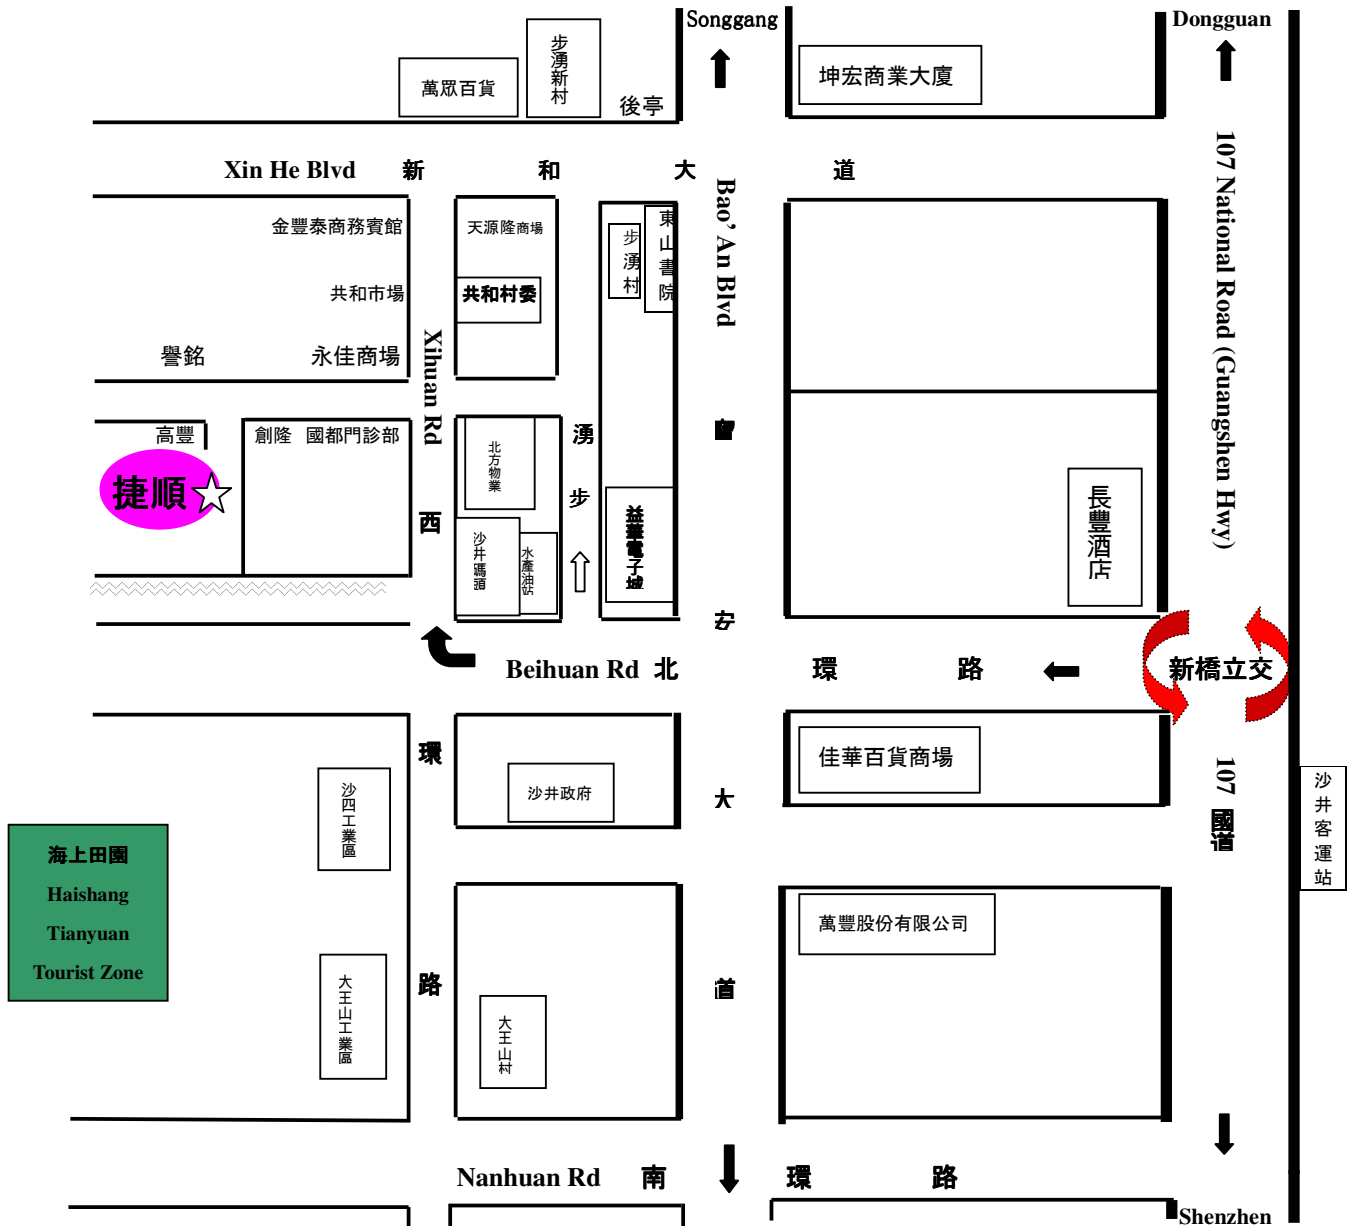

Injection Technology Limited Location Map

Tel: 0755-2792 1904/2768 5904
 Fax: 0755-2792 1341/2746 1341

Address: 深圳市寶安區沙井共和
 第三工業區 G 區 E 棟

注:

1. 深圳方向 107 國道沙井客運站前 100 米右轉上新橋立交橋, 直行北環路。
2. 寶安大道沙井益華電子批發市場路口入北環路直行, 沙井碼頭前紅綠燈右轉。
3. 廣深高速新橋出口上新橋立交直行北環路。

Note:

1. Turn right onto Xin Qiao overpass bridge (around 100 metres before Sha Jing Terminal) if travelling from 107 National Hwy (towards Shenzhen direction), go straight onto Beihuan Road.
2. Turn left into Beihuan Road if travelling from Bao' An Blvd (towards Songgang direction), then turn right into Xihuan Road from Beihuan Road.
3. For Guangshen Expressway, take Xin Qiao exit then go straight onto Beihuan Road.